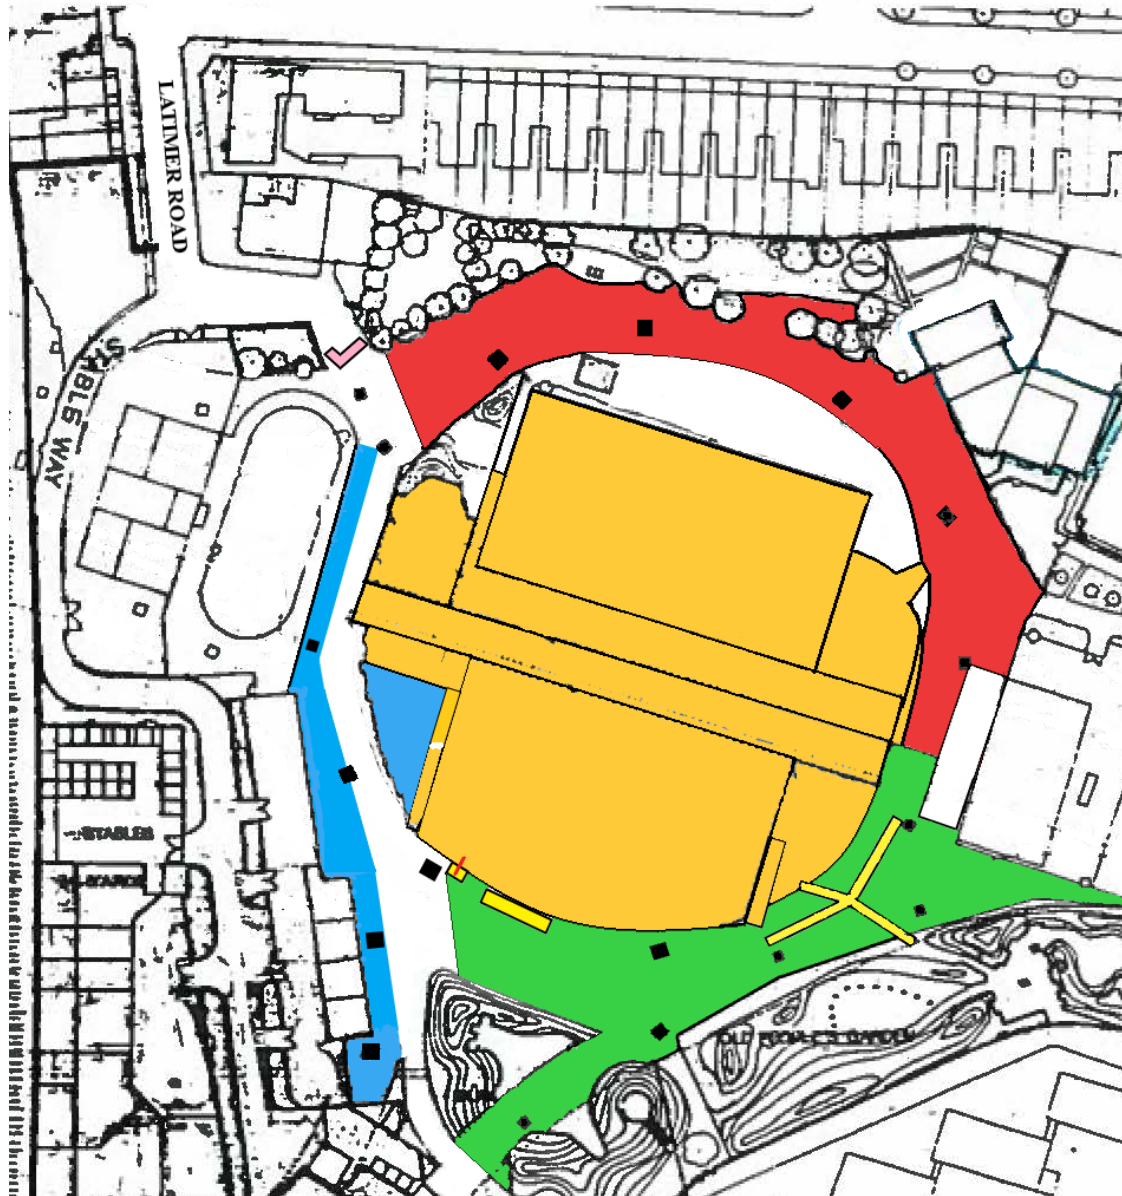

Westway Trust Sports Centre Unit Base map.

Thank you for choosing the Westway Trust's land to locate your unit bases.

Entry to the land is found via the south end of Latimer Road  
Using the following address.

198 Latimer Road, London W10 6RF

What3Words.com - ///rested.unit.lofts

Map Key

Pink - Entrance to the Site

Blue - Crew Car Parking

Green - Trailer Parking

Yellow - Cross Hatched Public Access (Do not park over)

Red - No Parking

Mustard - Sports Centre

Please note that public access is still required through the area and provisions should be made to maintain public rights of way. Any generators should be positioned away from the main building. All fire exit doors, entrances, access roads or painted 'No Parking' areas are to be kept clear. 5 mph speed limited onsite at all times.